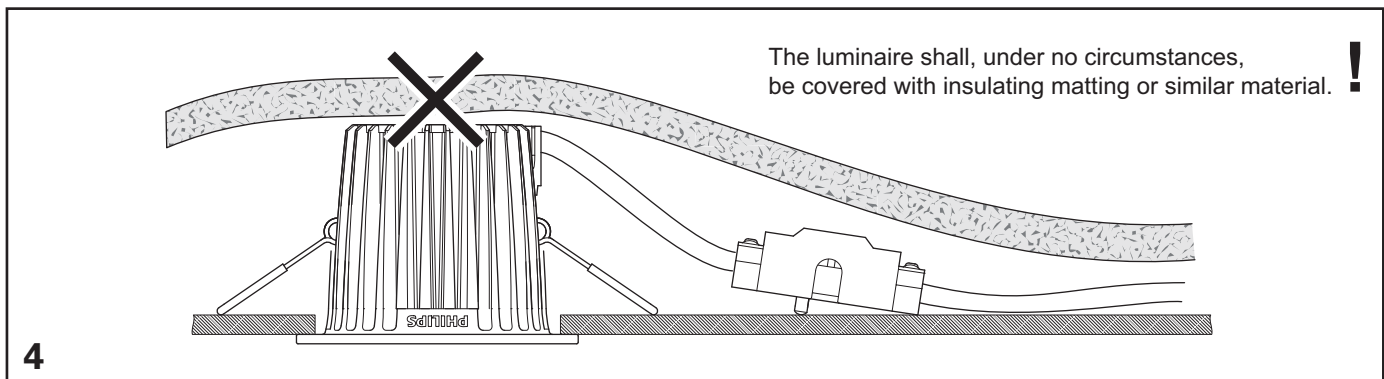

Kokoonpano- ja kiinnitysohjeet
Montaj yönergeleri
Οδηγίες συναρμολόγησης
Instrukcja montażu

Szerelési utasítások
Návod k montáži
ИНСТРУКЦИЯ ПО МОНТАЖУ
Návod k montáži

P

Ø mm

RS120B, Fixed

4x LED

13W

75

0,27

RS121B, Adjustable

86

0,33

Fixed

Adjustable

PHILIPS

- Only to be installed outside arms reach as recessed ceiling luminaire.
- If the external flexible luminaire cable or cord is damaged, it shall be exclusively repaired/replaced by the manufacturer or his service agent or a similar qualified person in order to avoid hazard.
- For complete and updated list of advised dimmers, please check the CoreLine ProSet page on the Philips Lighting eCatalog: <http://www.ecat.lighting.philips.com>