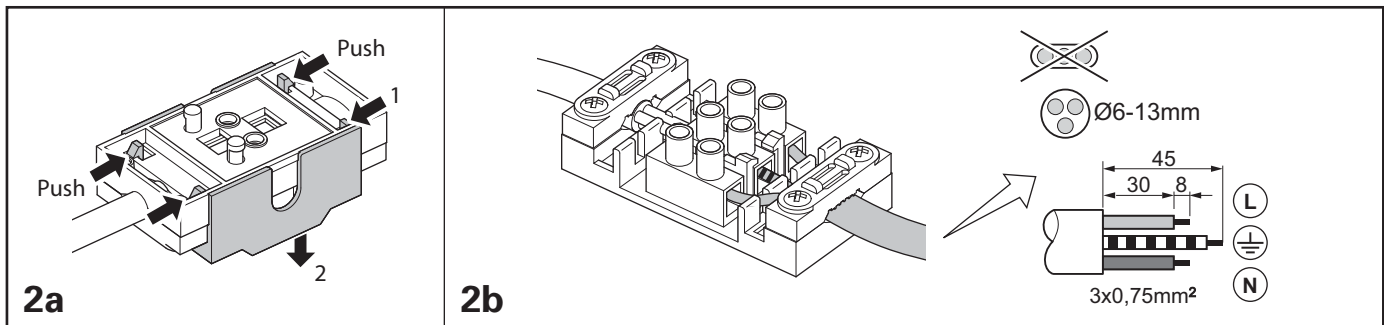

Kokoonpano- ja kiinnitysohjeet
Montaj yönergeleri
Οδηγίες συναρμολόγησης
Instrukcja montażu

Szerelési utasítások
Návod k montáži
ИНСТРУКЦИЯ ПО МОНТАЖУ
Návod k montáži

P

Ø mm

RS120B, Fixed

4x LED

13W

75

0,27

RS121B, Adjustable

86

0,33

Fixed

Adjustable

PHILIPS

- Only to be installed outside arms reach as recessed ceiling luminaire.
- If the external flexible luminaire cable or cord is damaged, it shall be exclusively repaired/replaced by the manufacturer or his service agent or a similar qualified person in order to avoid hazard.
- For complete and updated list of advised dimmers, please check the CoreLine ProSet page on the Philips Lighting eCatalog: <http://www.ecat.lighting.philips.com>