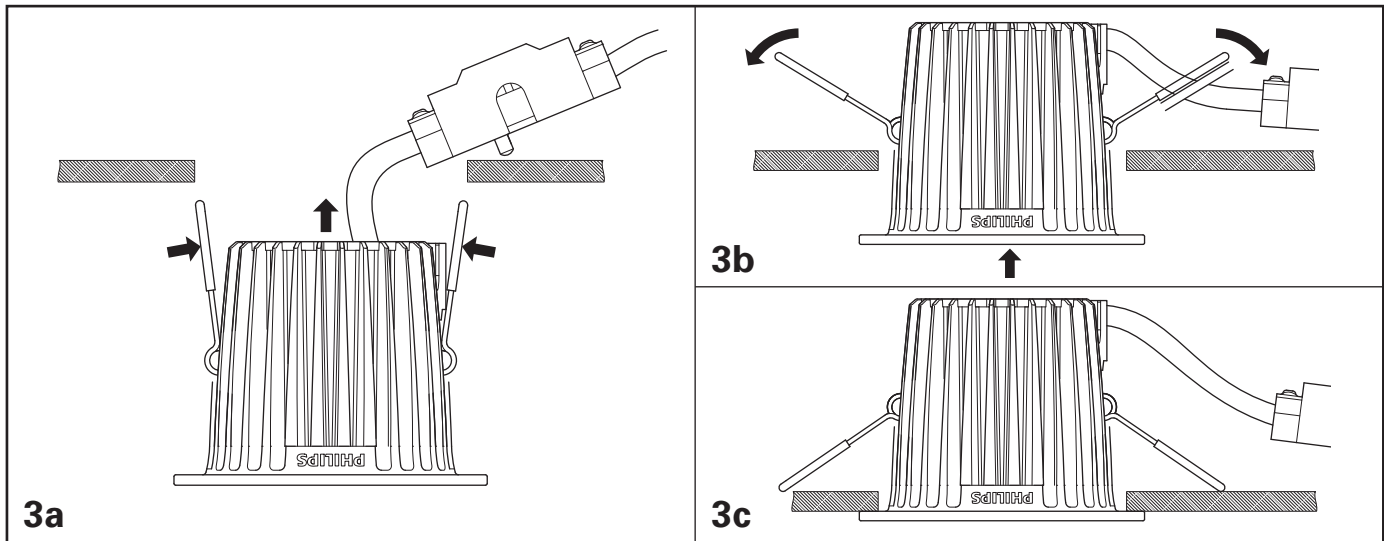

Kokoonpano- ja kiinnitysohjeet
Montaj yönergeleri
Οδηγίες συναρμολόγησης
Instrukcja montażu

Szerelési utasítások
Návod k montáži
ИНСТРУКЦИЯ ПО МОНТАЖУ
Návod k montáži

P

Ø mm

RS120B, Fixed

4x LED

13W

75

0,27

RS121B, Adjustable

86

0,33

Fixed

Adjustable

PHILIPS

- Only to be installed outside arms reach as recessed ceiling luminaire.
- If the external flexible luminaire cable or cord is damaged, it shall be exclusively repaired/replaced by the manufacturer or his service agent or a similar qualified person in order to avoid hazard.
- For complete and updated list of advised dimmers, please check the CoreLine ProSet page on the Philips Lighting eCatalog: <http://www.ecat.lighting.philips.com>