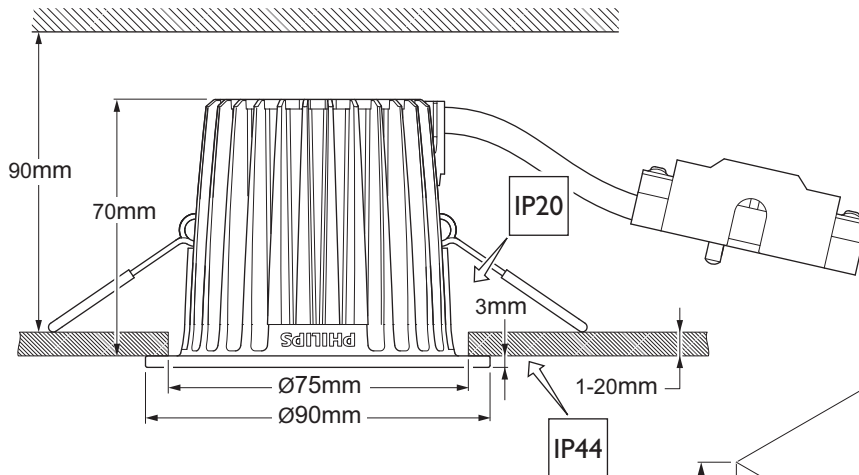

Kokoonpano- ja kiinnitysohjeet
Montaj yönergeleri
Οδηγίες συναρμολόγησης
Instrukcja montażu

Szerelési utasítások
Návod k montáži
ИНСТРУКЦИЯ ПО МОНТАЖУ
Návod k montáži

P

Ø mm

RS120B, Fixed

4x LED

13W

75

0,27

RS121B, Adjustable

86

0,33

Fixed

Adjustable

PHILIPS

- Only to be installed outside arms reach as recessed ceiling luminaire.
- If the external flexible luminaire cable or cord is damaged, it shall be exclusively repaired/replaced by the manufacturer or his service agent or a similar qualified person in order to avoid hazard.
- For complete and updated list of advised dimmers, please check the CoreLine ProSet page on the Philips Lighting eCatalog: <http://www.ecat.lighting.philips.com>