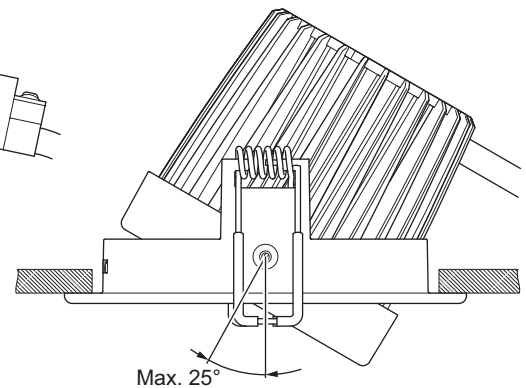

Kokoonpano- ja kiinnitysohjeet
Montaj yönergeleri
Οδηγίες συναρμολόγησης
Instrukcja montażu

Szerelési utasítások
Návod k montáži
ИНСТРУКЦИЯ ПО МОНТАЖУ
Návod k montáži

P

Ø mm

RS120B, Fixed

4x LED

13W

75

0,27

RS121B, Adjustable

86

0,33

Fixed

Adjustable

PHILIPS

- Only to be installed outside arms reach as recessed ceiling luminaire.
- If the external flexible luminaire cable or cord is damaged, it shall be exclusively repaired/replaced by the manufacturer or his service agent or a similar qualified person in order to avoid hazard.
- For complete and updated list of advised dimmers, please check the CoreLine ProSet page on the Philips Lighting eCatalog: <http://www.ecat.lighting.philips.com>