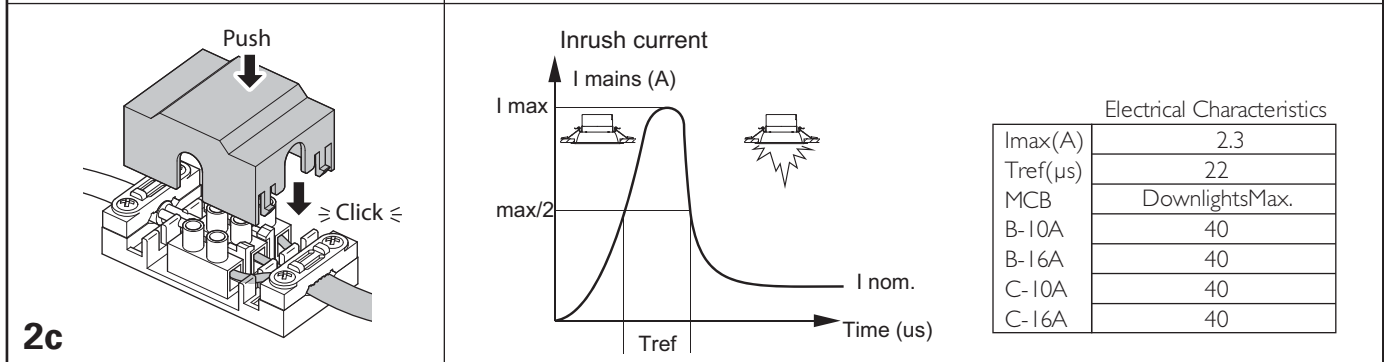

Kokoonpano- ja kiinnitysohjeet
Montaj yönergeleri
Οδηγίες συναρμολόγησης
Instrukcja montażu

Szerelési utasítások
Návod k montáži
ИНСТРУКЦИЯ ПО МОНТАЖУ
Návod k montáži

P

Ø mm

RS120B, Fixed

4x LED

13W

75

0,27

RS121B, Adjustable

86

0,33

Fixed

Adjustable

PHILIPS

- Only to be installed outside arms reach as recessed ceiling luminaire.
- If the external flexible luminaire cable or cord is damaged, it shall be exclusively repaired/replaced by the manufacturer or his service agent or a similar qualified person in order to avoid hazard.
- For complete and updated list of advised dimmers, please check the CoreLine ProSet page on the Philips Lighting eCatalog: <http://www.ecat.lighting.philips.com>