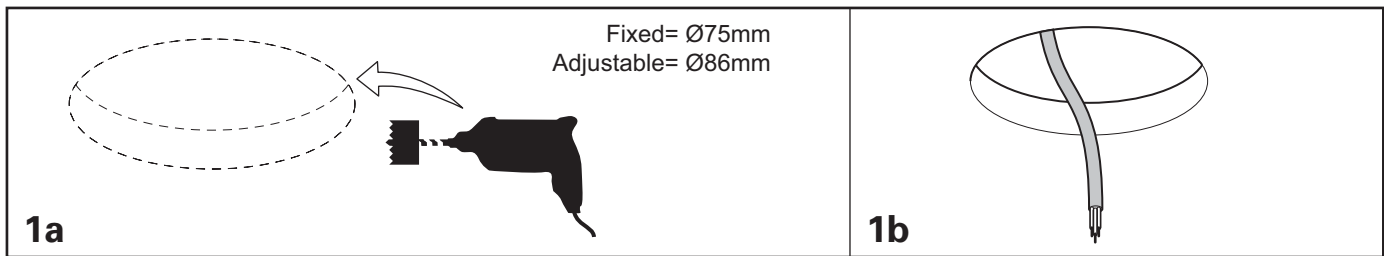

0,27

RS121B, Adjustable

86

0,33

Fixed

Adjustable

PHILIPS

- Only to be installed outside arms reach as recessed ceiling luminaire.
- If the external flexible luminaire cable or cord is damaged, it shall be exclusively repaired/replaced by the manufacturer or his service agent or a similar qualified person in order to avoid hazard.
- For complete and updated list of advised dimmers, please check the CoreLine ProSet page on the Philips Lighting eCatalog: <http://www.ecat.lighting.philips.com>