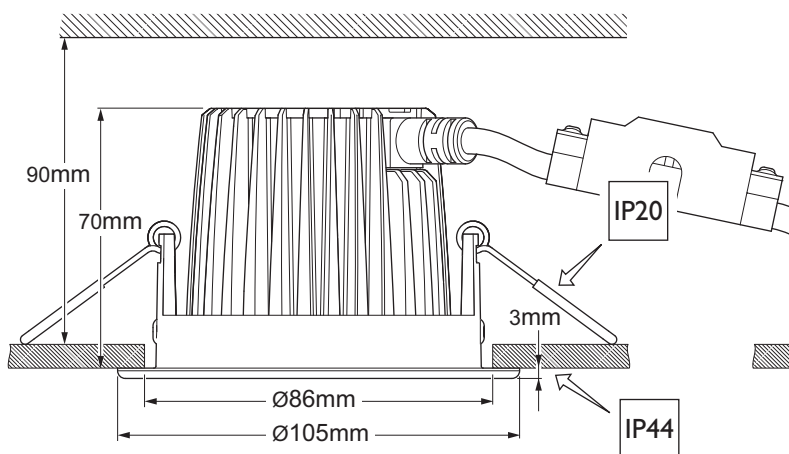

Kokoonpano- ja kiinnitysohjeet
Montaj yönergeleri
Οδηγίες συναρμολόγησης
Instrukcja montażu

Szerelési utasítások
Návod k montáži
ИНСТРУКЦИЯ ПО МОНТАЖУ
Návod k montáži

P

Ø mm

RS120B, Fixed

4x LED

13W

75

0,27

RS121B, Adjustable

86

0,33

Fixed

Adjustable

PHILIPS

- Only to be installed outside arms reach as recessed ceiling luminaire.
- If the external flexible luminaire cable or cord is damaged, it shall be exclusively repaired/replaced by the manufacturer or his service agent or a similar qualified person in order to avoid hazard.
- For complete and updated list of advised dimmers, please check the CoreLine ProSet page on the Philips Lighting eCatalog: <http://www.ecat.lighting.philips.com>